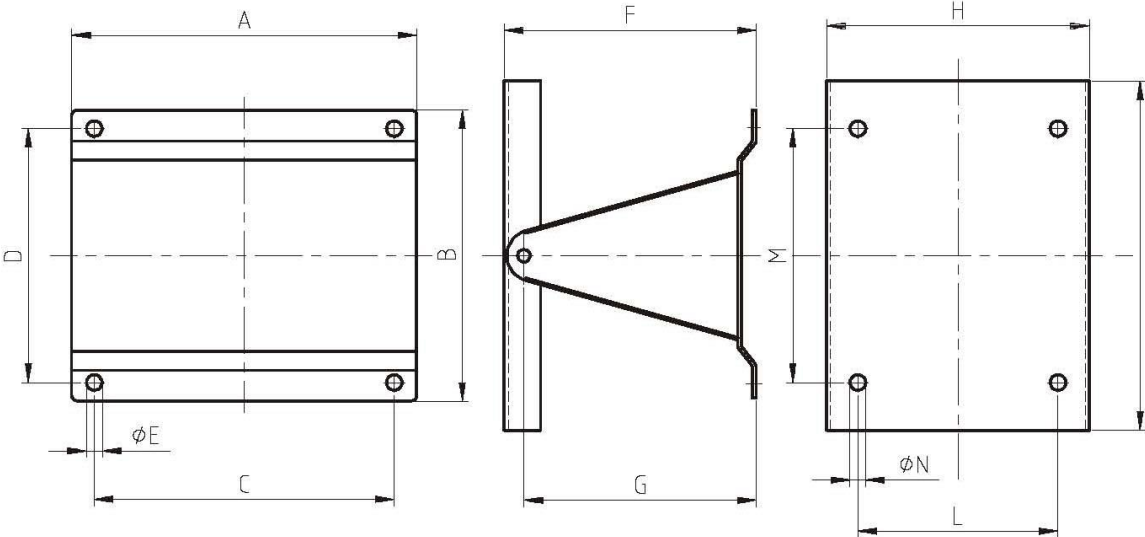

AKV3502 STAINLESS STEEL AUTOMATIC HOSE REEL

AKV3502

ST30

Max. working pressure	80 bar
Connection inlet - outlet	1" male – 3/4" male
Bore	19mm
Max. hose Ø	1"
Max. Hose length	3/4" – 25m (O.D. 28mm) 1" – 15m
Weight	28 Kg
Material hose reel	AISI 304 / AISI 303
Material swivel	AISI 304 Seal: VITON

Dimensions AKV3502

Art.	A	B	C	D	E	F	G	H	I	L	M	N	O	P	Q	R
AKV3502	310	295	280	263	13	315	120	107	700	540	185	310	580	150	43	1" M

DIMENSIONS ST30

Art. Code	A	B	C	D	E	F	G	H	I	L	M	N
ST30	390	245	360	210	13	230	212	310	308	265	280	13