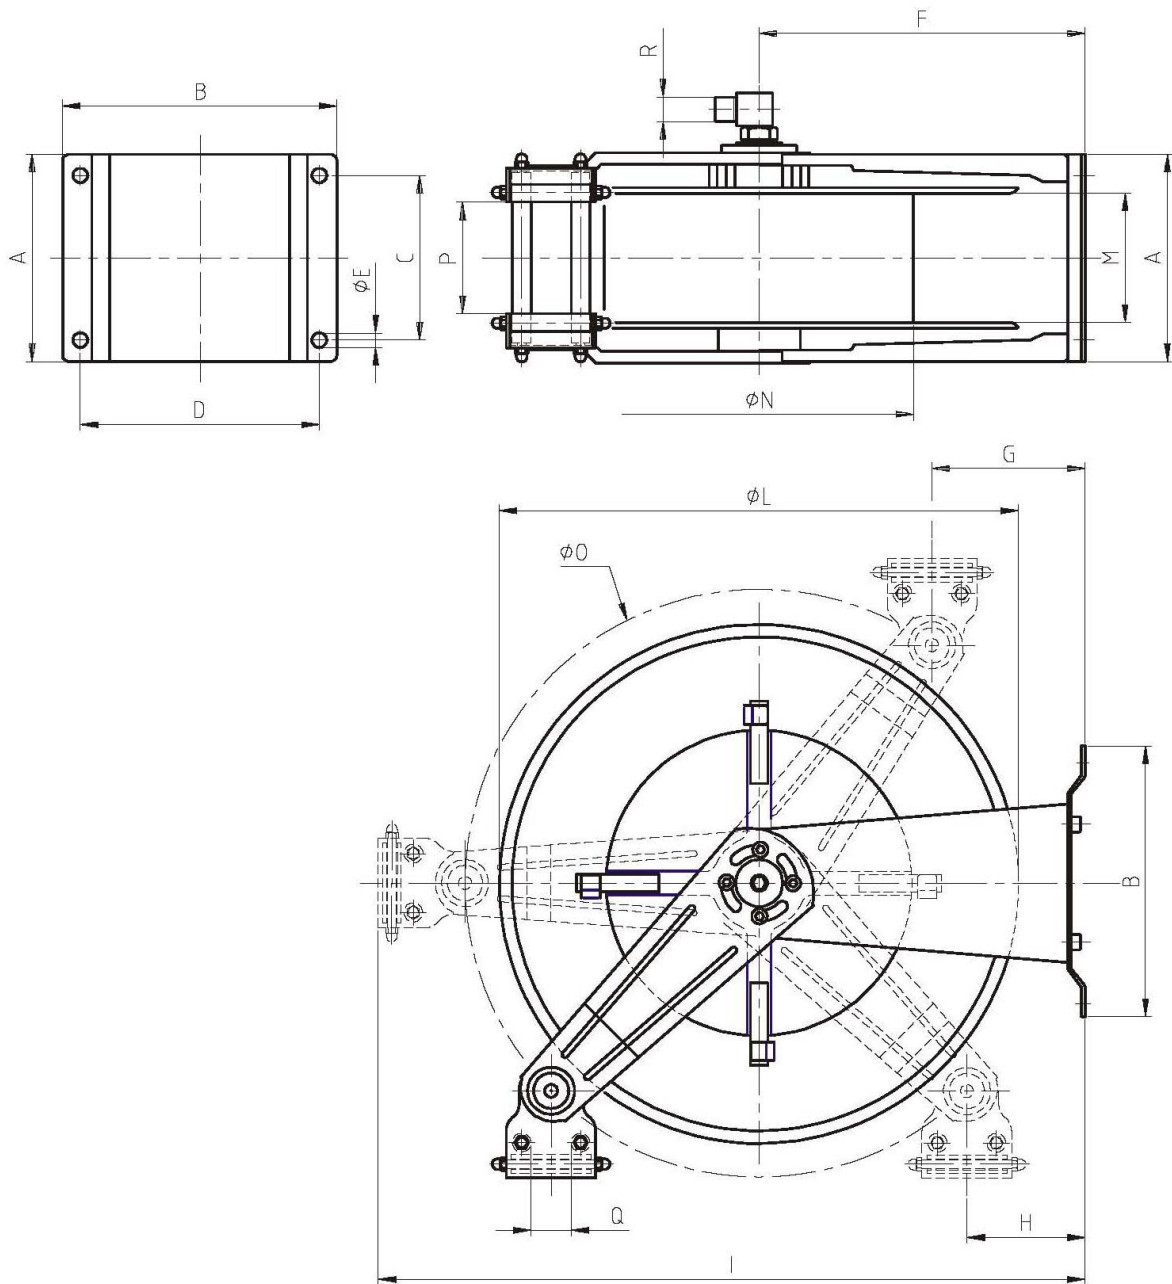

AKV3502 STAINLESS STEEL AUTOMATIC HOSE REEL

AKV3502

ST30

Max. working pressure	80 bar
Connection inlet - outlet	1" male – 3/4" male
Bore	19mm
Max. hose Ø	1"
Max. Hose length	3/4" – 25m (O.D. 28mm) 1" – 15m
Weight	28 Kg
Material hose reel	AISI 304 / AISI 303
Material swivel	AISI 304 Seal: VITON

Dimensions AKV3502

Art.	A	B	C	D	E	F	G	H	I	L	M	N	O	P	Q	R
AKV3502	310	295	280	263	13	315	120	107	700	540	185	310	580	150	43	1" M

DIMENSIONS ST30

Art. Code	A	B	C	D	E	F	G	H	I	L	M	N
ST30	390	245	360	210	13	230	212	310	308	265	280	13